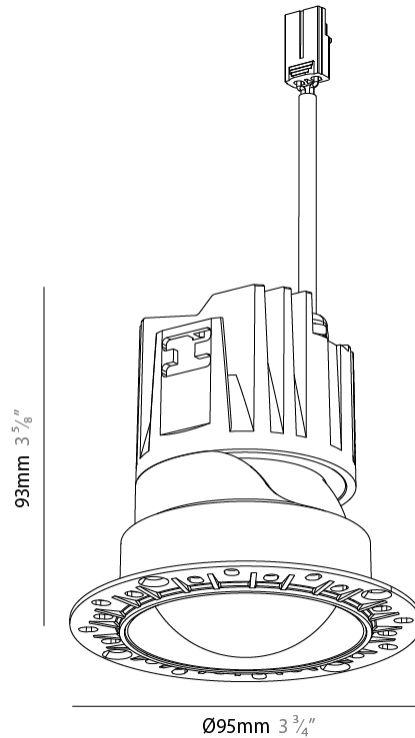

GENERAL

Series: Bioniq Evo
Partner: Prolicht
Division: Architectural
Installation: Trimless
Product Type: Downlight
Mounting Location: Ceiling
Light Distribution: Adjustable / Direct

PHYSICAL

Aperture Sizes - Downlights: 3"
Shape: Round
Diameter (mm): 67
Diameter (in): 2 5/8
Height (mm): 95
Depth (mm): 105
Height (in): 3 3/4
Depth (in): 4 1/8
Ceiling Thickness (mm): 10 - 50
Ceiling Thickness (in): 3/8 - 1 15/16
Weight (kg): 0.3
Fixture Finish: SSR / BKV / CWI / CRY / HAB / UFT / ITA / RUA / FTG / MYG / LOD / PUS / FRO / FUP / KIA / POP / BLS / SPG / MEY / GOH / CHC / COM / ABZ / JAG / OBR / MOS / ROR
Fixture Material: Extruded Aluminum
Cut-out Measurements: Ø 75mm/2 15/16"

ELECTRICAL

Lamp Type: LED (Zhaga Standard)
Input Wattage (W): 12.8
Total Output Wattage (W): 11.8
Dimming: Non-dimming / DALI Dimming / MATTER Dimming
Driver Included: No
Driver Location: Remote
Driver Type: Constant Current - Universal
Driver Class: Class 2
Constant Current (mA): 350mA
Upon Request: 0-10V Dimming / Phase Dimming

LED

Color Temperature (°K): 2400 / 2700 / 3000 / 3500 / 4000
Max. Delivered Lumen (lm): Max 604
Nominal Lumen (lm): Max 1065
CRI: >90 CRI
Efficiency (%): 47
Lamp Life (hrs): 50000

OPTICAL

Beam Angle: 10
Adjustability: Rotational 350° / Tilt 30°

RATINGS AND CERTIFICATIONS

Certified By: Certified for North American Standards
IP rating: IP65
Glare Rating: ≤ 10