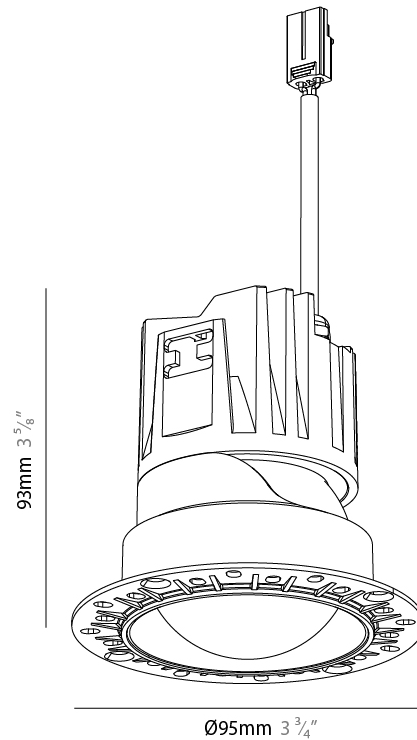

GENERAL

Series: Bioniq Evo
Partner: Prolicht
Division: Architectural
Installation: Trimless
Product Type: Downlight
Mounting Location: Ceiling
Light Distribution: Adjustable / Direct

PHYSICAL

Aperture Sizes - Downlights: 3"
Shape: Round
Diameter (mm): 95
Diameter (in): 3 3/4
Height (mm): 93
Depth (mm): 105
Height (in): 3 5/8
Depth (in): 4 1/8
Ceiling Thickness (mm): 10 - 50
Ceiling Thickness (in): 3/8 - 1 15/16
Weight (kg): 0.3
Fixture Finish: [BLK / WHI / ARB / CHR](#)
Fixture Material: Extruded Aluminum
Cut-out Measurements: Ø 75mm/2 15/16"

ELECTRICAL

Lamp Type: LED (Zhaga Standard)
Input Wattage (W): 12.8
Total Output Wattage (W): 11.8
Dimming: Non-dimming / DALI Dimming / MATTER Dimming
Driver Included: No
Driver Location: Remote
Driver Type: Constant Current - Universal
Driver Class: Class 2
Constant Current (MA): 350mA
Upon Request: 0-10V Dimming / Phase Dimming

LED

Color Temperature (*K): [2400 / 2700 / 3000 / 3500 / 4000](#)
Max. Delivered Lumen (lm): Max 604
Nominal Lumen (lm): Max 1065
CRI: >90 CRI
Efficiency (%): 47
Lamp Life (hrs): 50000

OPTICAL

Beam Angle: 10
Adjustability: Rotational 350° / Tilt 30°

RATINGS AND CERTIFICATIONS

Certified By: Certified for North American Standards
IP rating: IP65
Glare Rating: ≤ 10

PROJECT	
TYPE	
SPECIFIER	
QUANTITY	
DATE